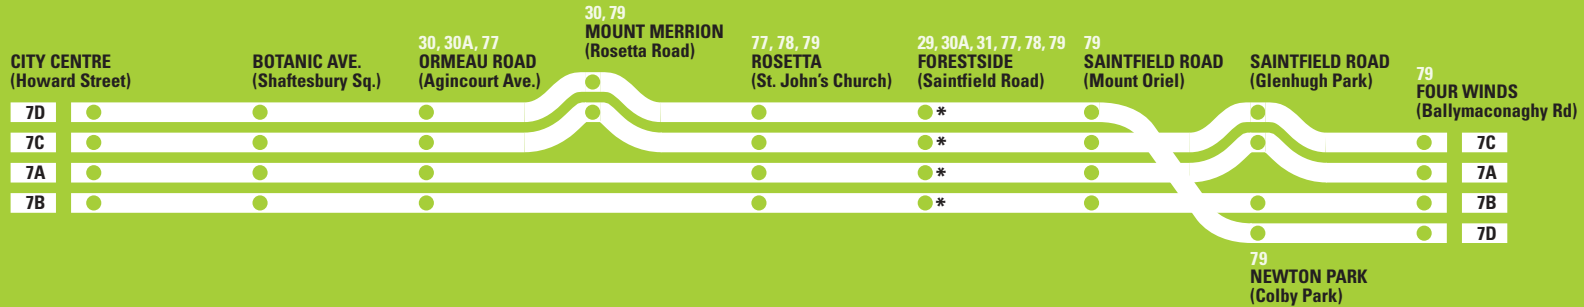

7

Other service numbers have been included where relevant.

*Early morning return route serves Forestside (Knockbreda Cemetery), see timetable.